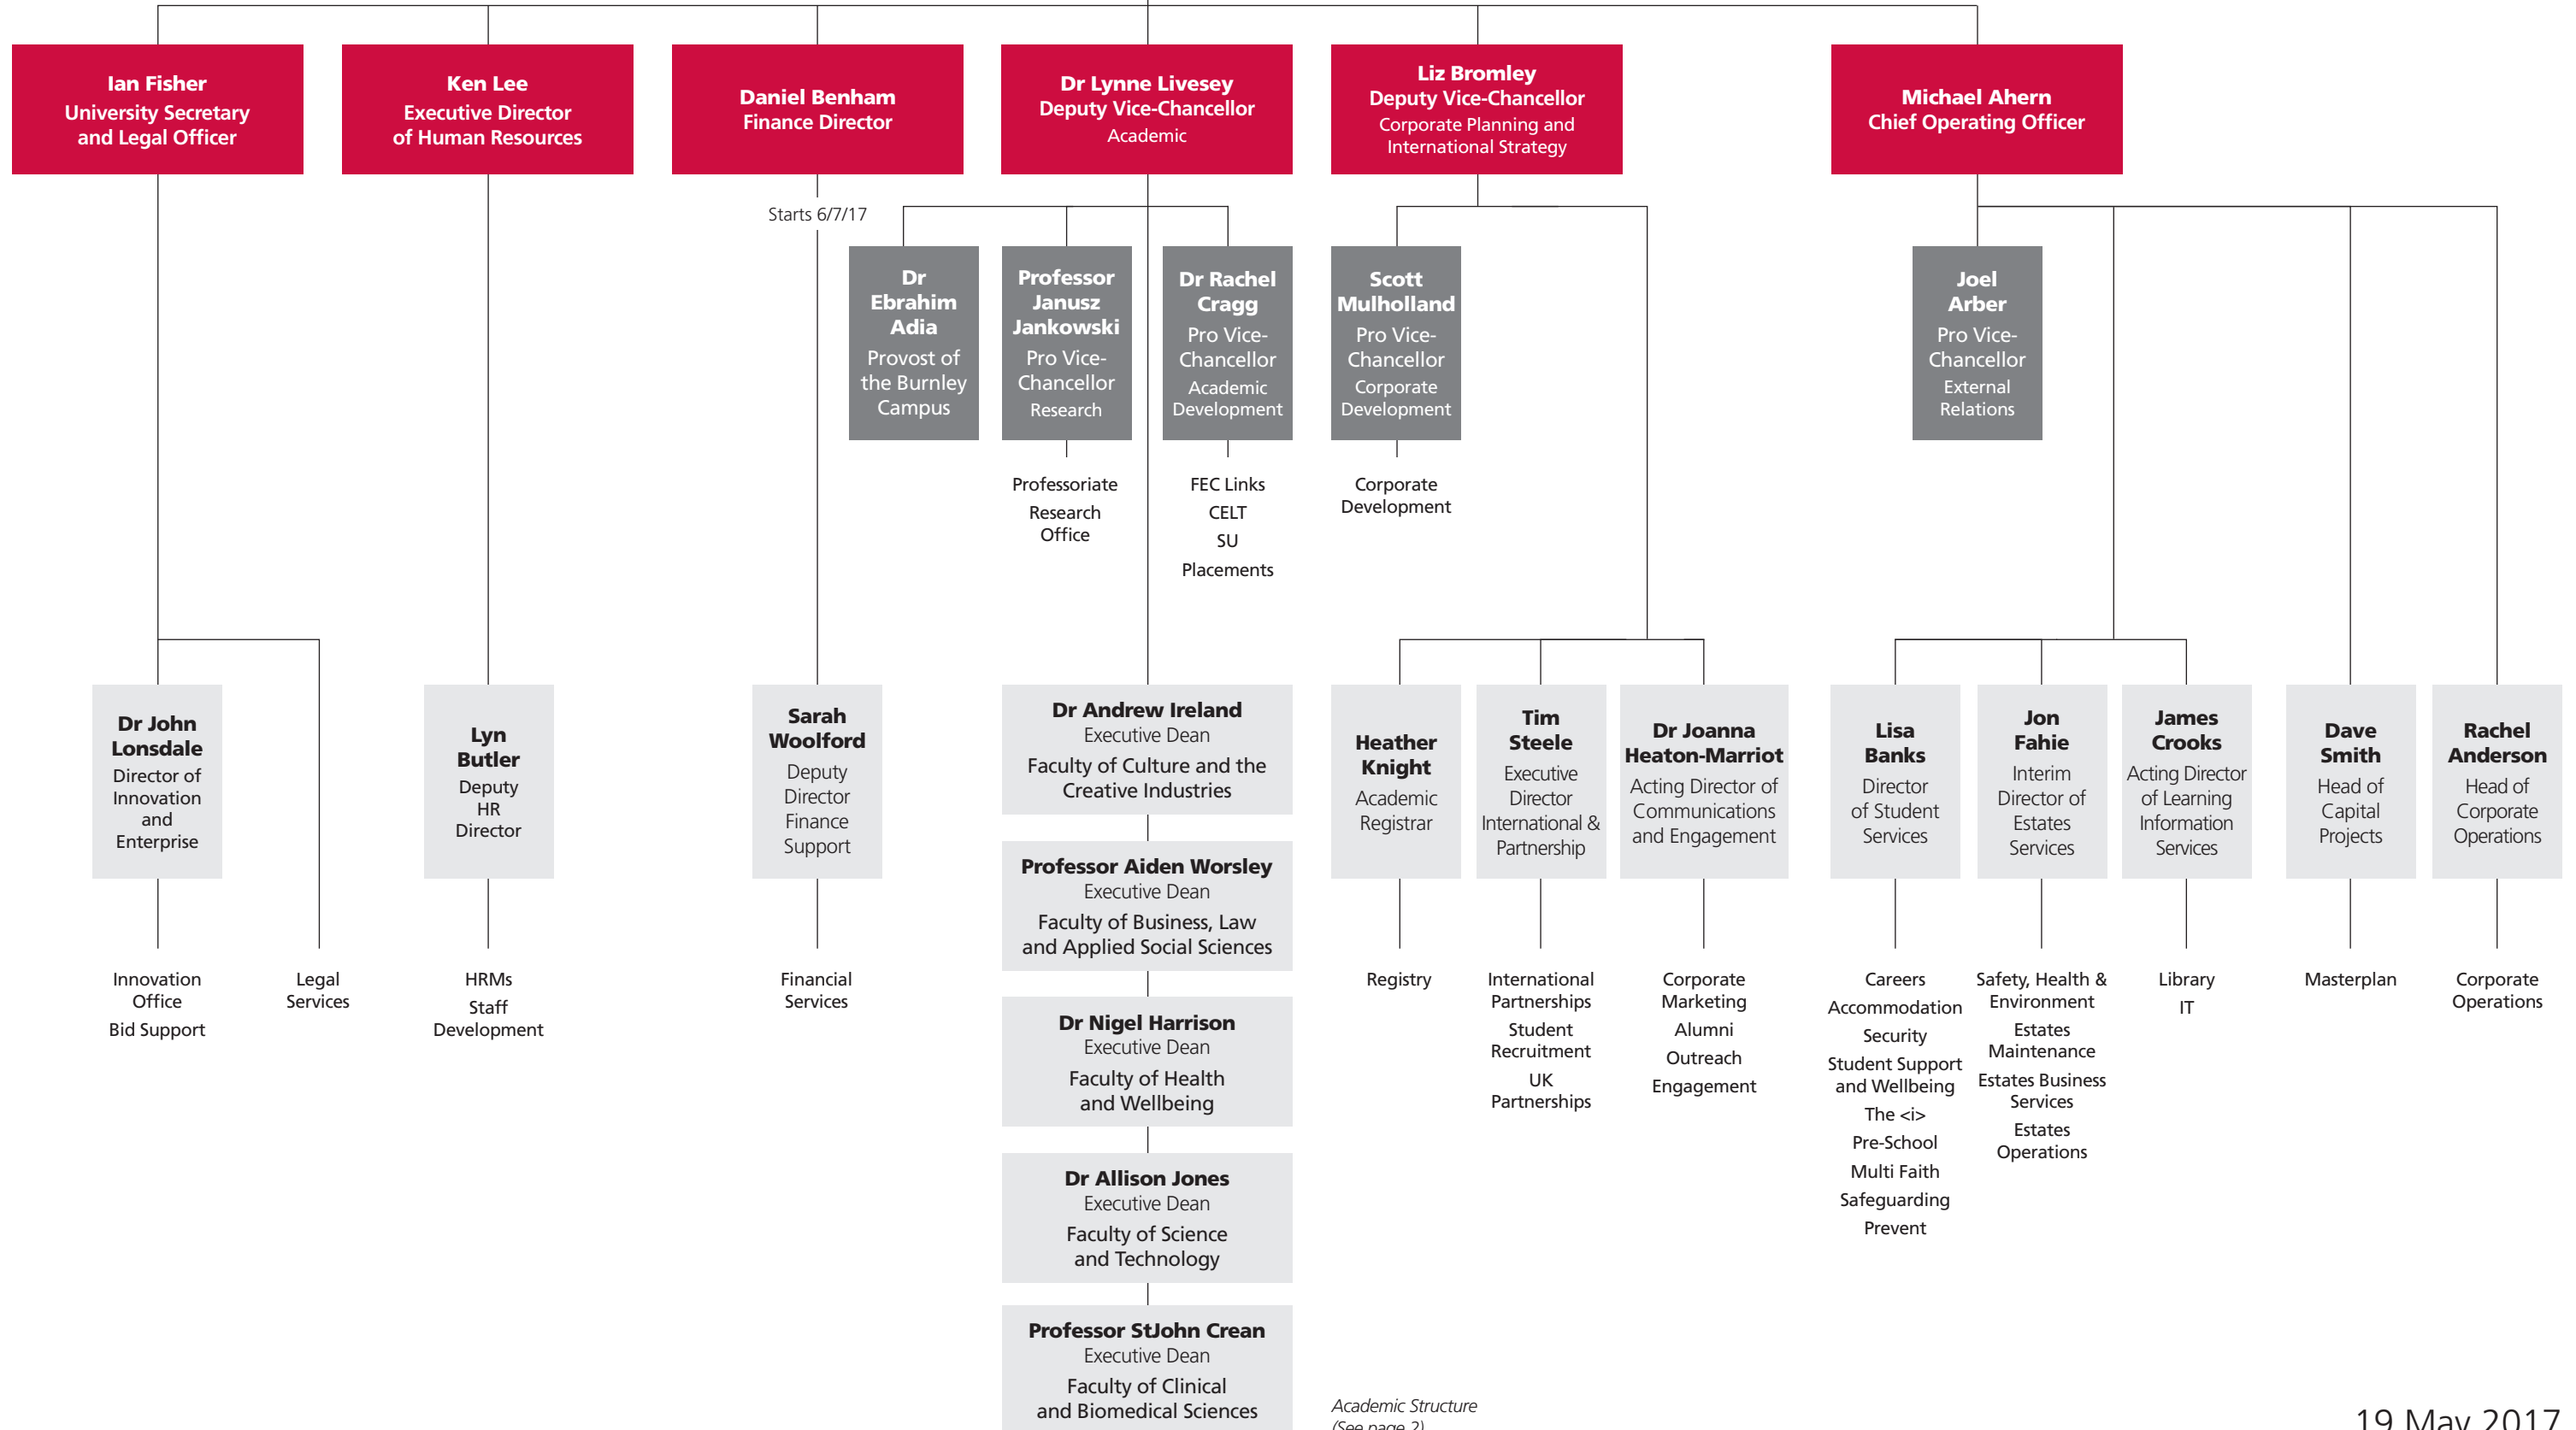

**Professor Mike Thomas**  
Vice-Chancellor

Senior Executive Team

Academic Structure  
(See page 2)

## University of Central Lancashire - Academic Structure